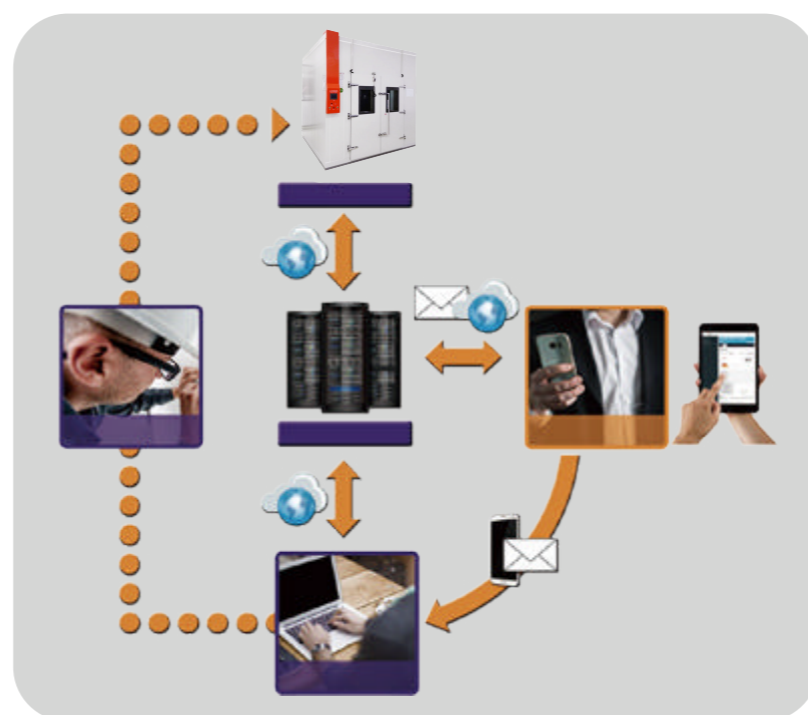

Walk in Temperature (& Humidity) Chamber

Mobile phone scan
More product information

Energy Conservation

Remote network system

Circuit System

• Specifications

Model		SMC-080-CC-WT	SMC-120-CC-WT	SMC-160-CC-WT	SMC-250-CC-WT	SMC-340-CC-WT	SMC-400-CC-WT
Temperature	Temperature control range	-65℃~80℃(+15℃) (A:0℃~80℃;B: -20℃~80℃; C: -40℃~80℃;D:-65℃~80℃)					
	Temperature fluctuation	±0.5℃					
	Cooling rate	80.0℃~-65.0℃ Within 110 mins 1.0~2.0℃/min					
	Heating rate	-65.0℃~80.0℃ Within 70 mins 2.0~5.0℃/min					
Humidity	Temperature uniformity	±2.0℃ (-40.0℃~80.0℃) ±2.5℃ (-40.0℃~-65.0℃)					
	Humidity control range	20.0%RH~95.0%RH					
	Humidity fluctuation	±1.5% RH					
Material / components	Humidity uniformity	±3.0%RH					
	Internal material	Stainless steel(SUS304)					
	External material	Cold rolled steel sheet / powder spraying					
	Heat insulating material	100mm thickness polyurethane plate+10mm thickness mineral wool					
	Fan	SANWOOD® Centrifugal blower					
	Compressor	Semi-closed Germany Bock, Germany Bitzer					
	Condenser	Water-cooled					
	Refrigerant	R404A、R23、R508					
	Evaporator	Fin - and - Tube Heat Exchanger					
	Heater	Nickel chromium alloy heating wire					
Size	Humidifier	Steam humidifier					
	Interior size(mm)	1970*2100*1970	3020*2100*1970	4070*2100*1970	3020*2100*4070	4070*2100*4070	5120*2100*4070
	Outer size(mm)	2170*2350*3500	3220*2350*3500	4270*2350*3500	4650*2350*4270	5720*2350*4270	5320*2350*6150
Volume (m³)		8.0m³	12.0m³	16.0m³	25.0m³	34.0m³	40.0m³
Operating ambient temperature		+5 ~ 35℃					
Power supply		380V AC 50/60Hz	380V AC 50/60Hz	380V AC 50/60Hz	380V AC 50/60Hz	380V AC 50/60Hz	380V AC 50/60Hz
Controller		Standard: South Korea TEMI-1500 Optional: South Korea TEMI-2500, South Korea TEMI-2700					

Mobile phone scan
can visit our official website