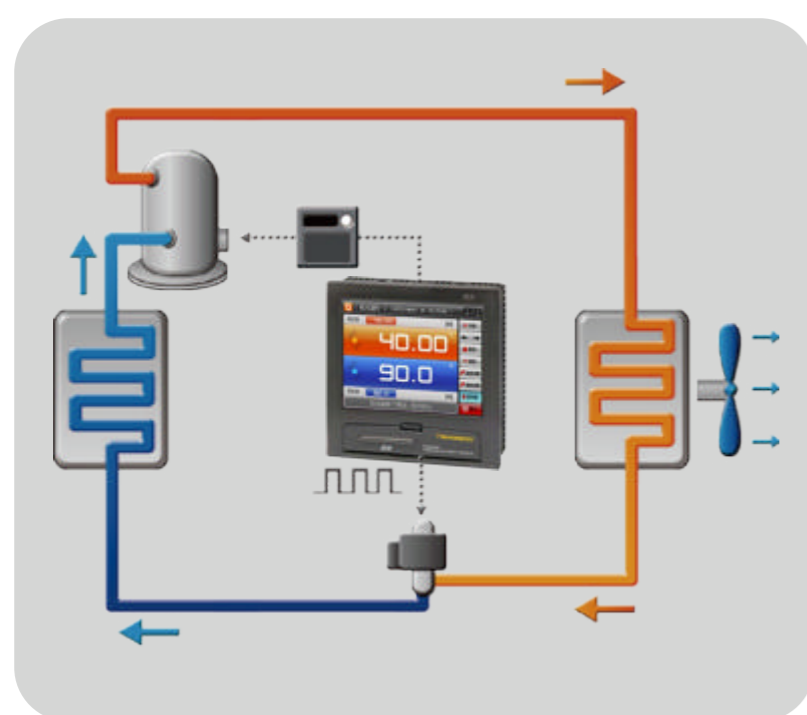

Walk in Temperature (& Humidity) Chamber

Mobile phone scan
More product information

Energy Conservation

Remote network system

Circuit System

• Specifications

Model		SMC-080-CC-WT	SMC-120-CC-WT	SMC-160-CC-WT	SMC-250-CC-WT	SMC-340-CC-WT	SMC-400-CC-WT
Temperature	Temperature control range	-65℃~80℃(+15℃) (A:0℃~80℃;B: -20℃~80℃; C: -40℃~80℃;D:-65℃~80℃)					
	Temperature fluctuation	±0.5℃					
	Cooling rate	80.0℃~-65.0℃ Within 110 mins 1.0~2.0℃/min					
	Heating rate	-65.0℃~80.0℃ Within 70 mins 2.0~5.0℃/min					
Humidity	Temperature uniformity	±2.0℃ (-40.0℃~80.0℃) ±2.5℃ (-40.0℃~-65.0℃)					
	Humidity control range	20.0%RH~95.0%RH					
	Humidity fluctuation	±1.5% RH					
Material / components	Humidity uniformity	±3.0%RH					
	Internal material	Stainless steel(SUS304)					
	External material	Cold rolled steel sheet / powder spraying					
	Heat insulating material	100mm thickness polyurethane plate+10mm thickness mineral wool					
	Fan	SANWOOD® Centrifugal blower					
	Compressor	Semi-closed Germany Bock, Germany Bitzer					
	Condenser	Water-cooled					
	Refrigerant	R404A、R23、R508					
	Evaporator	Fin - and - Tube Heat Exchanger					
	Heater	Nickel chromium alloy heating wire					
Size	Humidifier	Steam humidifier					
	Interior size(mm)	1970*2100*1970	3020*2100*1970	4070*2100*1970	3020*2100*4070	4070*2100*4070	5120*2100*4070
	Outer size(mm)	2170*2350*3500	3220*2350*3500	4270*2350*3500	4650*2350*4270	5720*2350*4270	5320*2350*6150
Volume (m³)		8.0m³	12.0m³	16.0m³	25.0m³	34.0m³	40.0m³
Operating ambient temperature		+5 ~ 35℃					
Power supply		380V AC 50/60Hz	380V AC 50/60Hz	380V AC 50/60Hz	380V AC 50/60Hz	380V AC 50/60Hz	380V AC 50/60Hz
Controller		Standard: South Korea TEMI-1500 Optional: South Korea TEMI-2500, South Korea TEMI-2700					