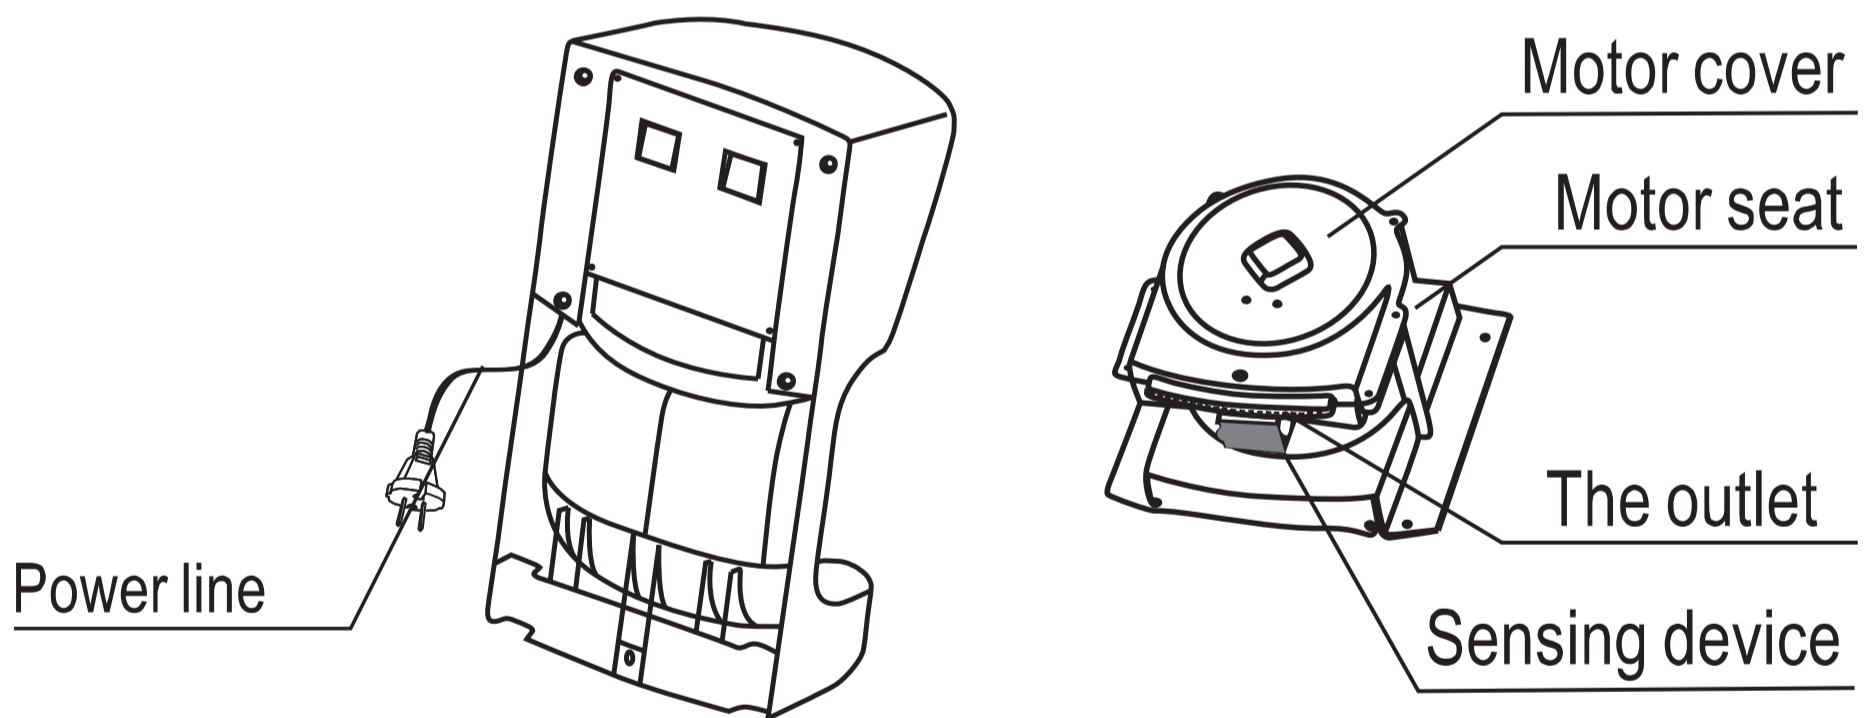

DIMENSIONS

Height 488 mm(19.2") **Width** 250 mm(9.8") **Depth** 175 mm(6.9")

ACTIVATION

Automatic Sensor Operated

MOUNTING

Surface Mounted

WEIGHT

4.3kg (10lbs)

Name of each part

Electrical diagram