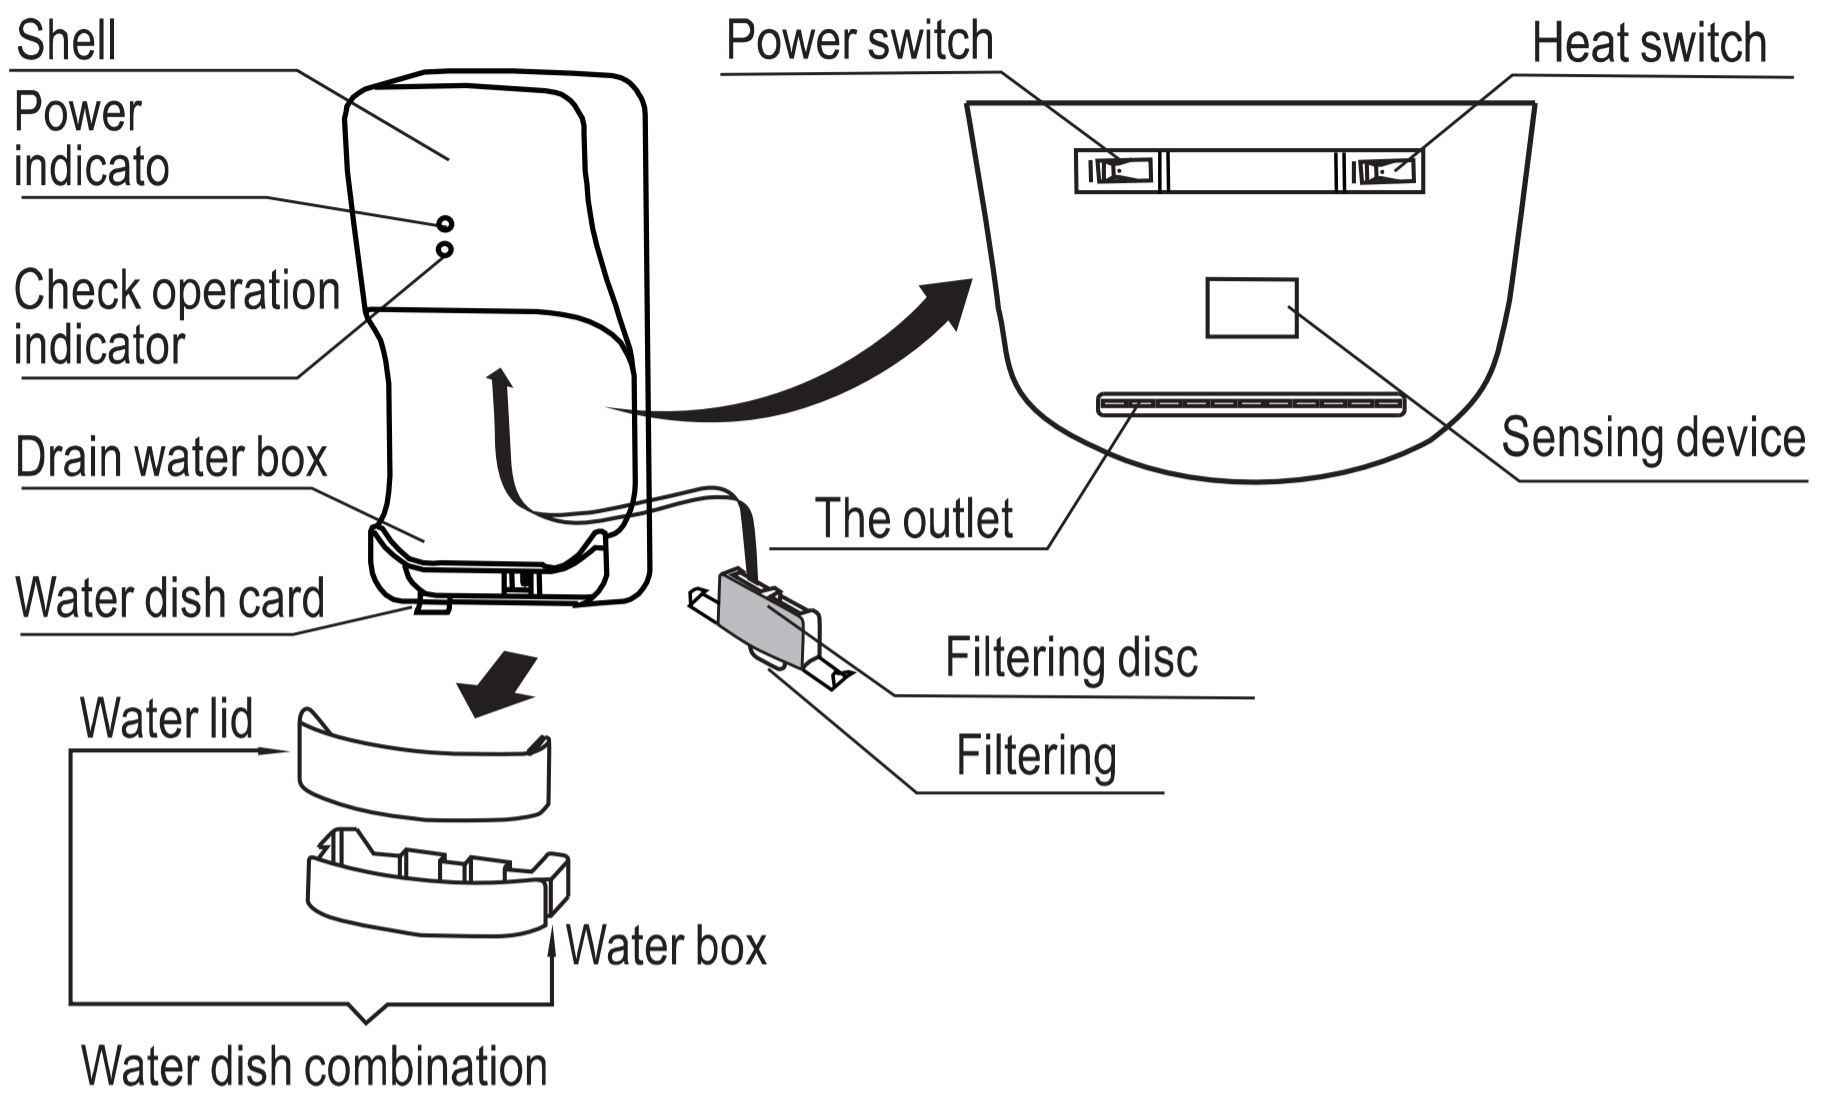

DIMENSIONS

Height 488 mm(19.2") **Width** 250 mm(9.8") **Depth** 175 mm(6.9")

ACTIVATION

Automatic Sensor Operated

MOUNTING

Surface Mounted

WEIGHT

4.3kg (10lbs)

Name of each part

Electrical diagram