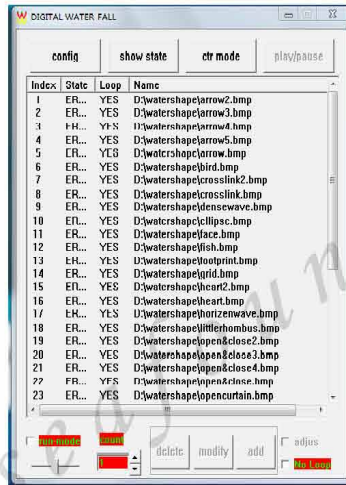

MULTIMEDIA COMPUTER CONTROL

Mercedes-Benz