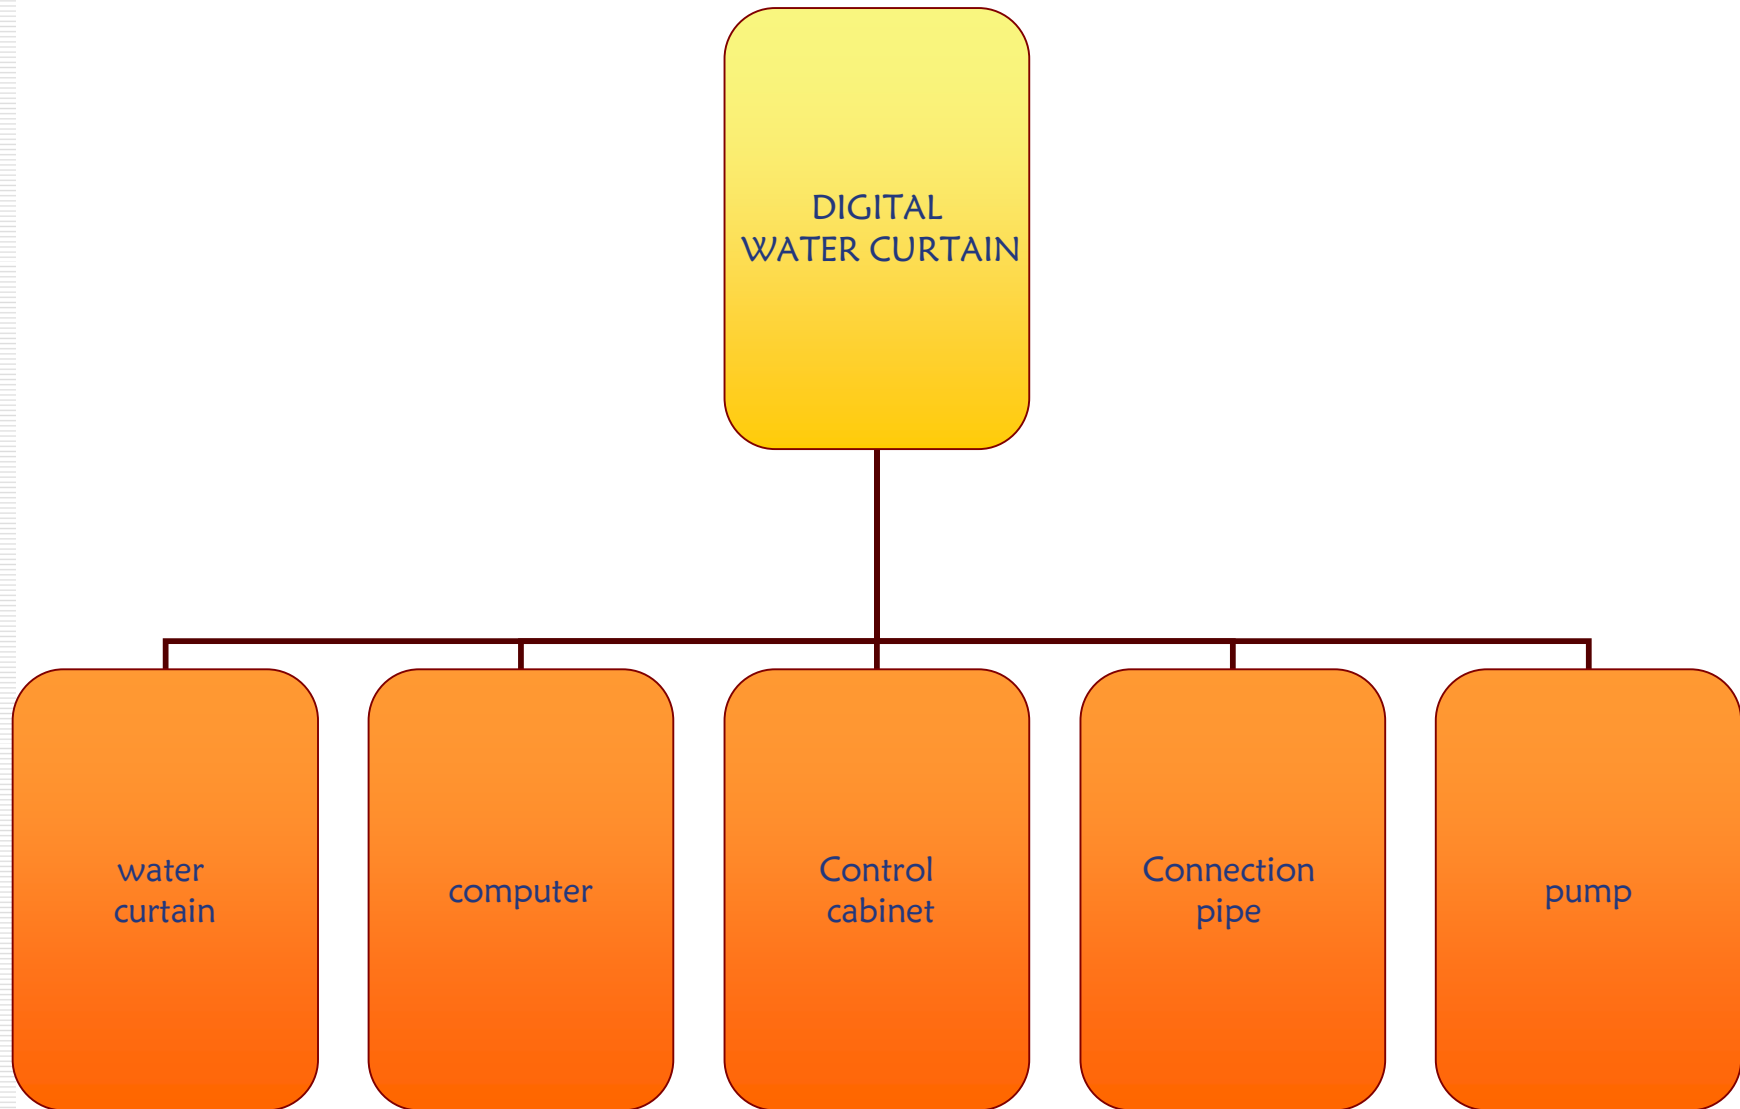

DIGITAL WATER CURTAIN

YIXING SEA FOUNTAIN EQUIPMENT CO.,LTD

DIGITAL WATER CURTAIN

- ❖ *response speed 120times/min*
- ❖ *Power input: customization : 380v 50 HZ or 220 v 50hz*
- ❖ *68 PCS nozzle /M*
- ❖ *multimedia control: Humanism operation interface*
- ❖ *Image out put :BMP black-and-white image*
- ❖ *MAX height :8m*

COMPOSITION OF THE DIGITAL WATER

DIGITAL WATER CURTAIN WORK FLOW

MULTIMEDIA COMPUTER CONTROL

Mercedes-Benz

DESIGN

MANUFACTURE

Contact information

- ❖ **mobile :13921385623 mike**
- ❖ **TEL: 510 87805460**
- ❖ **Fax: 510 87813561**
- ❖ **Web-**
alibaba :<http://seafountain.en.alibaba.com/>
- ❖ **Web-company:www.seafountain.com**
- ❖ **my skype:**
sunfaming18 email :hypqgs@163.com
- ❖ **Yixing Sea Fountain Equipment Co.,ltd**
- ❖ **宜兴市海洋喷泉设备有限公司**
- ❖ **Add:Ezhou nan road heqiao yixing city ,jiangsu province ,china.**
- ❖ **地址：江苏省宜兴市和桥镇鹅州南路。**