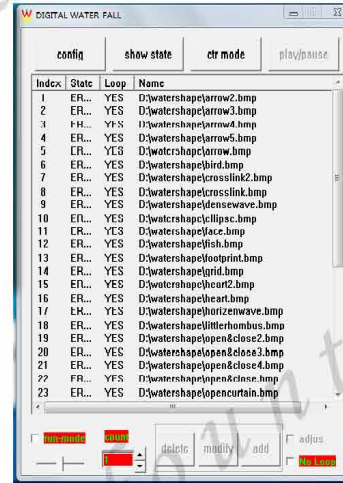

MULTIMEDIA COMPUTER CONTROL

Mercedes-Benz