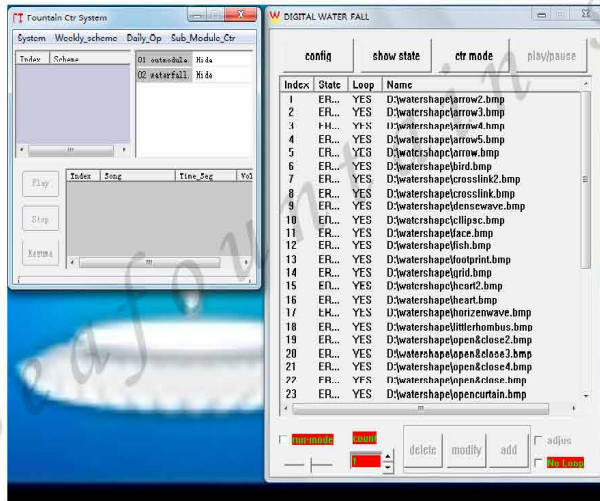

MULTIMEDIA COMPUTER CONTROL

Mercedes-Benz