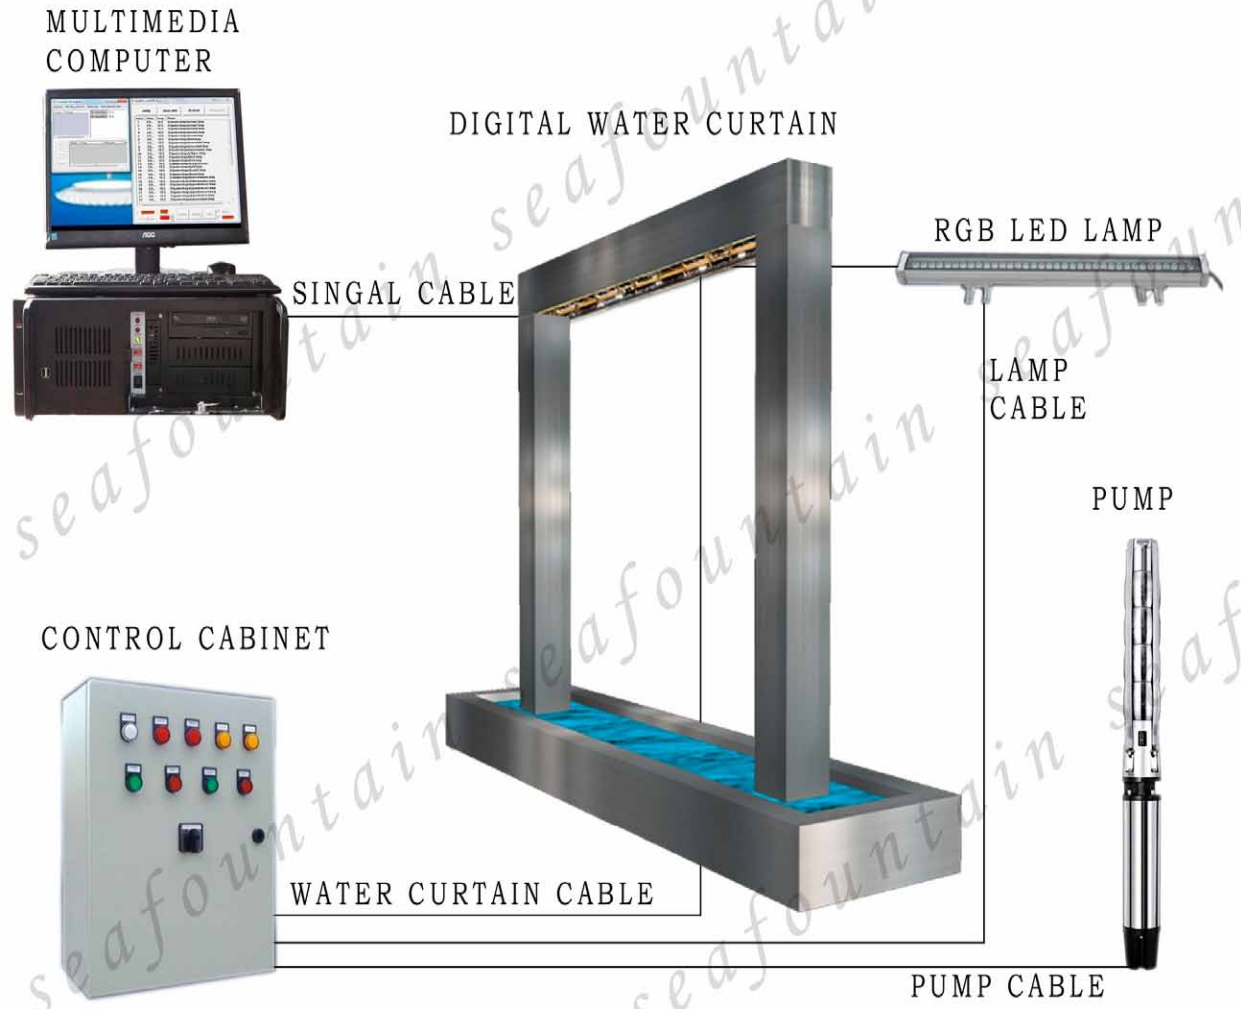

DIGITAL WATER CURTAIN

YIXING SEA FOUNTAIN EQUIPMENT CO.,LTD

DIGITAL WATER CURTAIN

- ❖ *response speed 120times/min*
- ❖ *Power input: customization : 380v 50 HZ or 220 v 50hz*
- ❖ *68 PCS nozzle /M*
- ❖ *multimedia control: Humanism operation interface*
- ❖ *Image out put :BMP black-and-white image*
- ❖ *MAX height :8m*

COMPOSITION OF THE DIGITAL WATER

DIGITAL WATER CURTAIN WORK FLOW

MULTIMEDIA COMPUTER CONTROL

Mercedes-Benz

DESIGN

MANUFACTURE

Contact information

- ❖ **mobile :13921385623 mike**
- ❖ **TEL: 510 87805460**
- ❖ **Fax: 510 87813561**
- ❖ **Web-**
alibaba :<http://seafountain.en.alibaba.com/>
- ❖ **Web-company:www.seafountain.com**
- ❖ **my skype:**
sunfaming18 email :hypqgs@163.com
- ❖ **Yixing Sea Fountain Equipment Co.,ltd**
- ❖ **宜兴市海洋喷泉设备有限公司**
- ❖ **Add:Ezhou nan road heqiao yixing city ,jiangsu province ,china.**
- ❖ **地址：江苏省宜兴市和桥镇鹅州南路。**