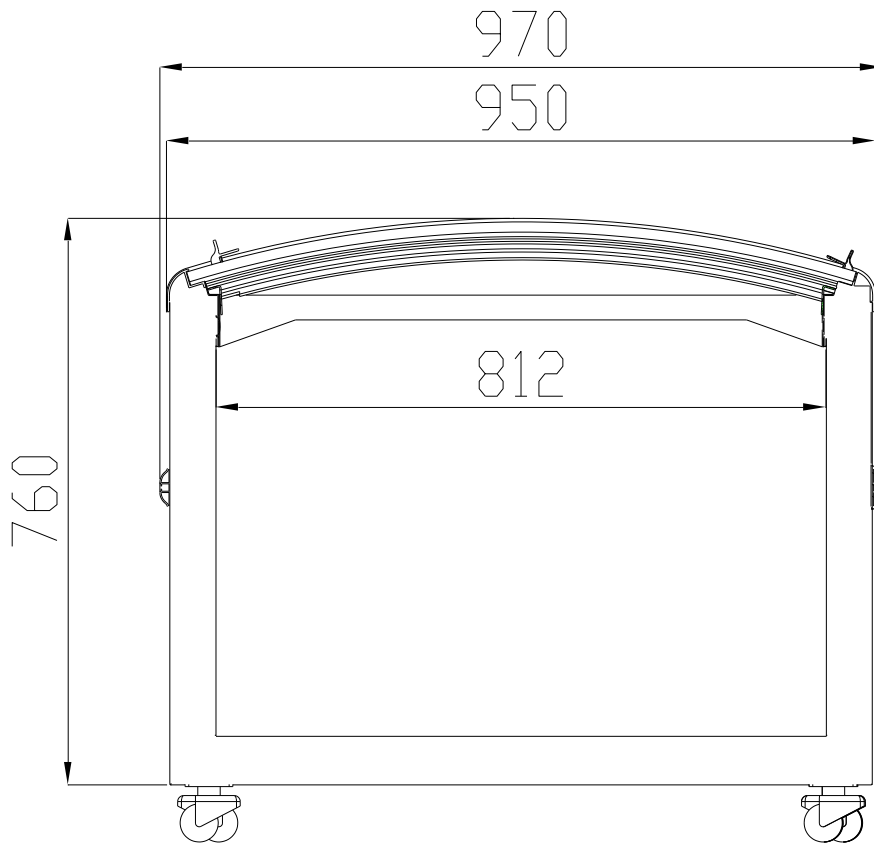

Incorporated condensing unit

R404A

Propane refrigerant gas (R290)

LED lighting

Opal			
Length mm		1000	1920
Opal	Linear Cabinet	SDC-280	SDC-780R

Linear Cabinet

Legend

Bread