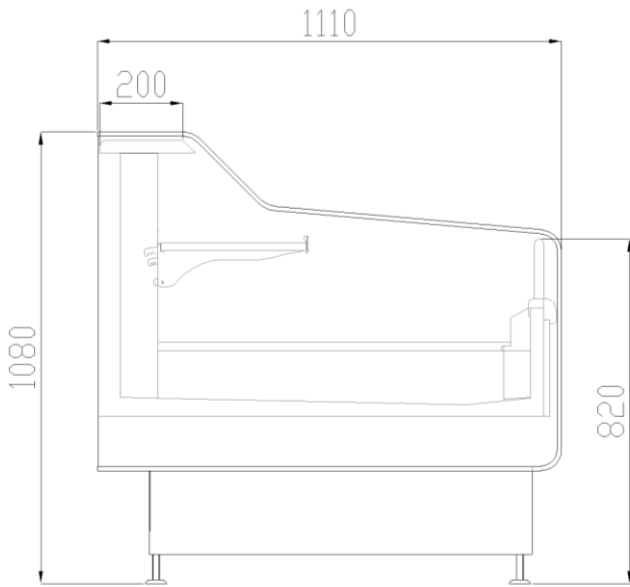

## Lazuli LS Sushi

Lazuli LS Sushi				
Length mm		1560	1935	2566
Lazuli LS Sushi	Linear Cabinet	BXR-1511DCR	BXR-2011DCR	BXR-2511DCR

Linear Cabinet