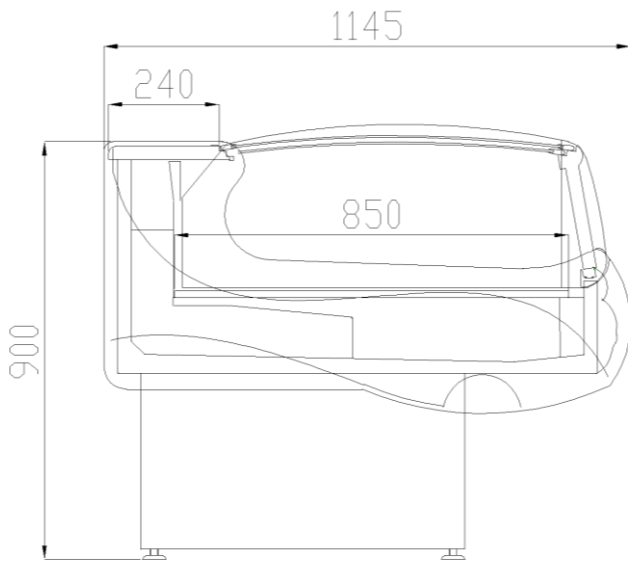

Off-cycle defrost

Ceramic glass

Ventilated

Remote condensing unit

R404A

Lazuli LS EC

Length mm		1600	1975	2600	3895
Lazuli LS EC	Linear Cabinet	CXR-1712MR	CXR-2012MR	CXR-2712MR	CXR-3912MR

Linear Cabinet