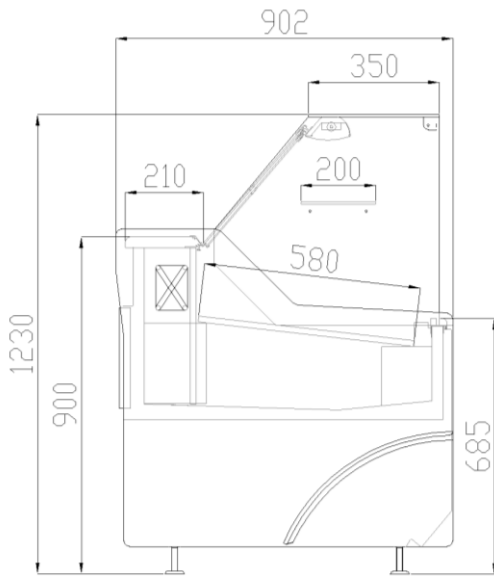

Ventilated

Incorporated condensing unit

Ceramic glass

LED lighting

Lapis RDA				
Length mm		1590	1965	2590
Lapis RDA	Linear Cabinet	BSS_1590RG	BSS_2090RG	BSS_2590RG

Linear Cabinet

Legend

Bread