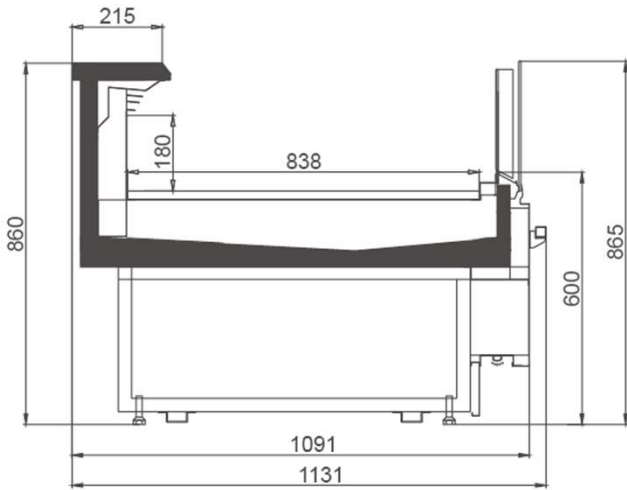

Off-cycle defrost

Compressor hermetic Rotary

Ventilated

Ceramic glass

Incorporated condensing unit

R404A

Lapis LS

Length mm		1250	1875	2500	3750	EX corner
Lapis LS D960	Linear Cabinet	GKJ-1310YX	GKJ-1910YX	GKJ-2510YX	GKJ-3810YX	GKJ-1313YXWJ
Lapis LS D1135	Linear Cabinet	GKJ-1311YX	GKJ-1911YX	GKJ-2511YX	GKJ-3811YX	GKJ-1313YXWJ

Linear Cabinet

Corner Cabinet