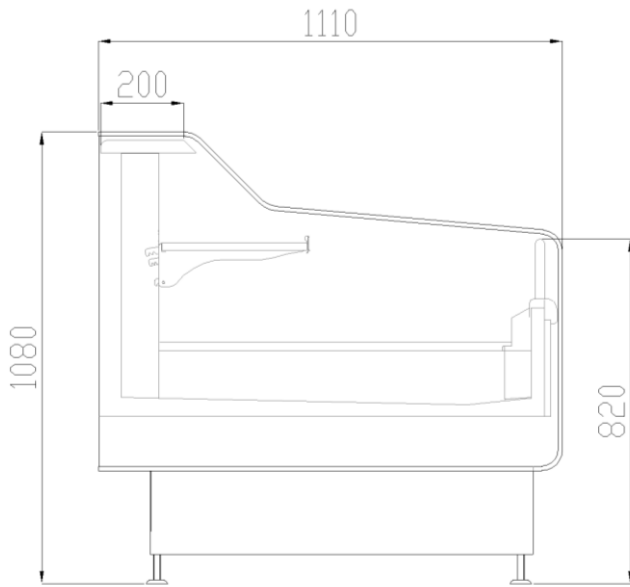

Length mm		1560	1935	2566
Lapis LS Sushi	Linear Cabinet	BXR-1511DC	BXR-2011DC	BXR-2511DC

Linear Cabinet

Legend

Bread

Cheese

Chicken

Dairy products

Delicatessen